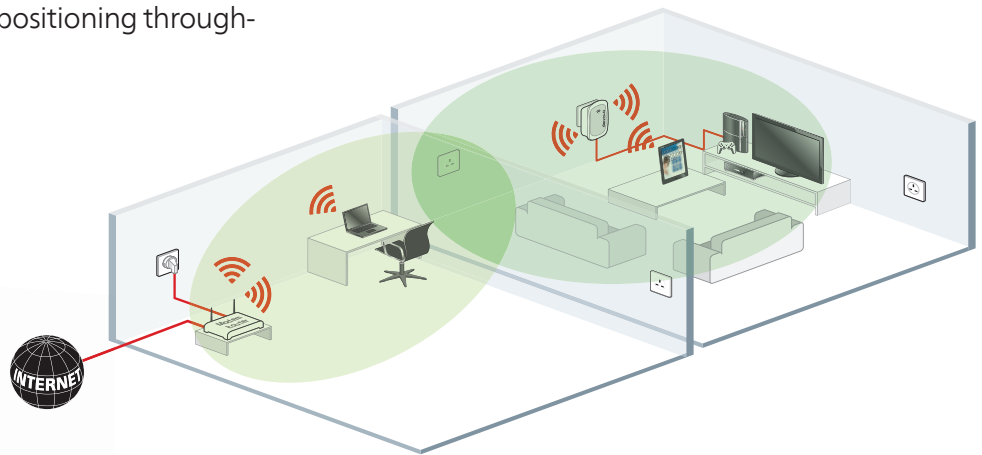

- Simply plug in, start surfing and have fun!
- Easily and quickly boosts the range of your available Wi-Fi network.
- Integrated Fast Ethernet LAN port for an additional terminal device (Smart TV, game console, computer etc.).
- Multi-tier, visual signal strength display directly on the device.
- Compact design – versatile positioning throughout your house.

- Compatible with all current Wi-Fi routers* thanks to 802.11n standard.
- Rely on the number 1: There are already over 10 million satisfied devolo dLAN® customers worldwide.
- 3-year manufacturer's warranty.

* Wi-Fi routers supporting WPS push-button pairing

The easy way to increase Wi-Fi range!

Article number:

devolo WiFi Repeater:
09423 (UK)