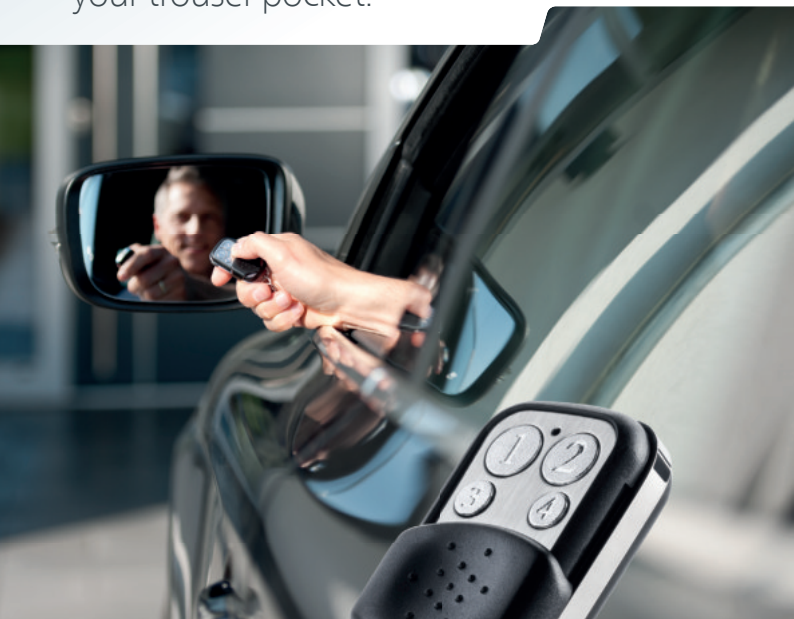

devolo Home Control

Key-Fob Switch

The smart home controller for your trouser pocket.

With the **Key-Fob Switch**, you always have your smart home on hand. Whether you want to switch your device groups on or off at the touch of a button or transfer your entire house to night mode – the devolo Key-Fob Switch makes it possible.

devolo Home Control

Key-Fob Switch

Product features:

- Four programmable buttons for operating selected Home Control components, e.g. switching all lighting on/off or switching the heat on/off.
- Easily control individual Home Control components, groups or scenarios at the touch of a button.
- As compact and lightweight as a regular car key.
- Control your Smart Home from a distance of up to 100 metres (328 ft.).
- Protection against unintentionally pressing a button.
- Easily programmable via an app or on the computer.
- Child-safety features can be activated.
- Individually expandable at any time with other devolo Home Control components.
- Future-proofed thanks to standardised Z-Wave® wireless technology.
- 3-year manufacturer's warranty.

Application example:

if someone presses the Key-Fob Switch

then

the Smart Metering Plug switches lamp(s) off

and

the Radiator Thermostat turns the radiator down.

Key-Fob Switch UK
Art. no.: 09506

More information about this product: